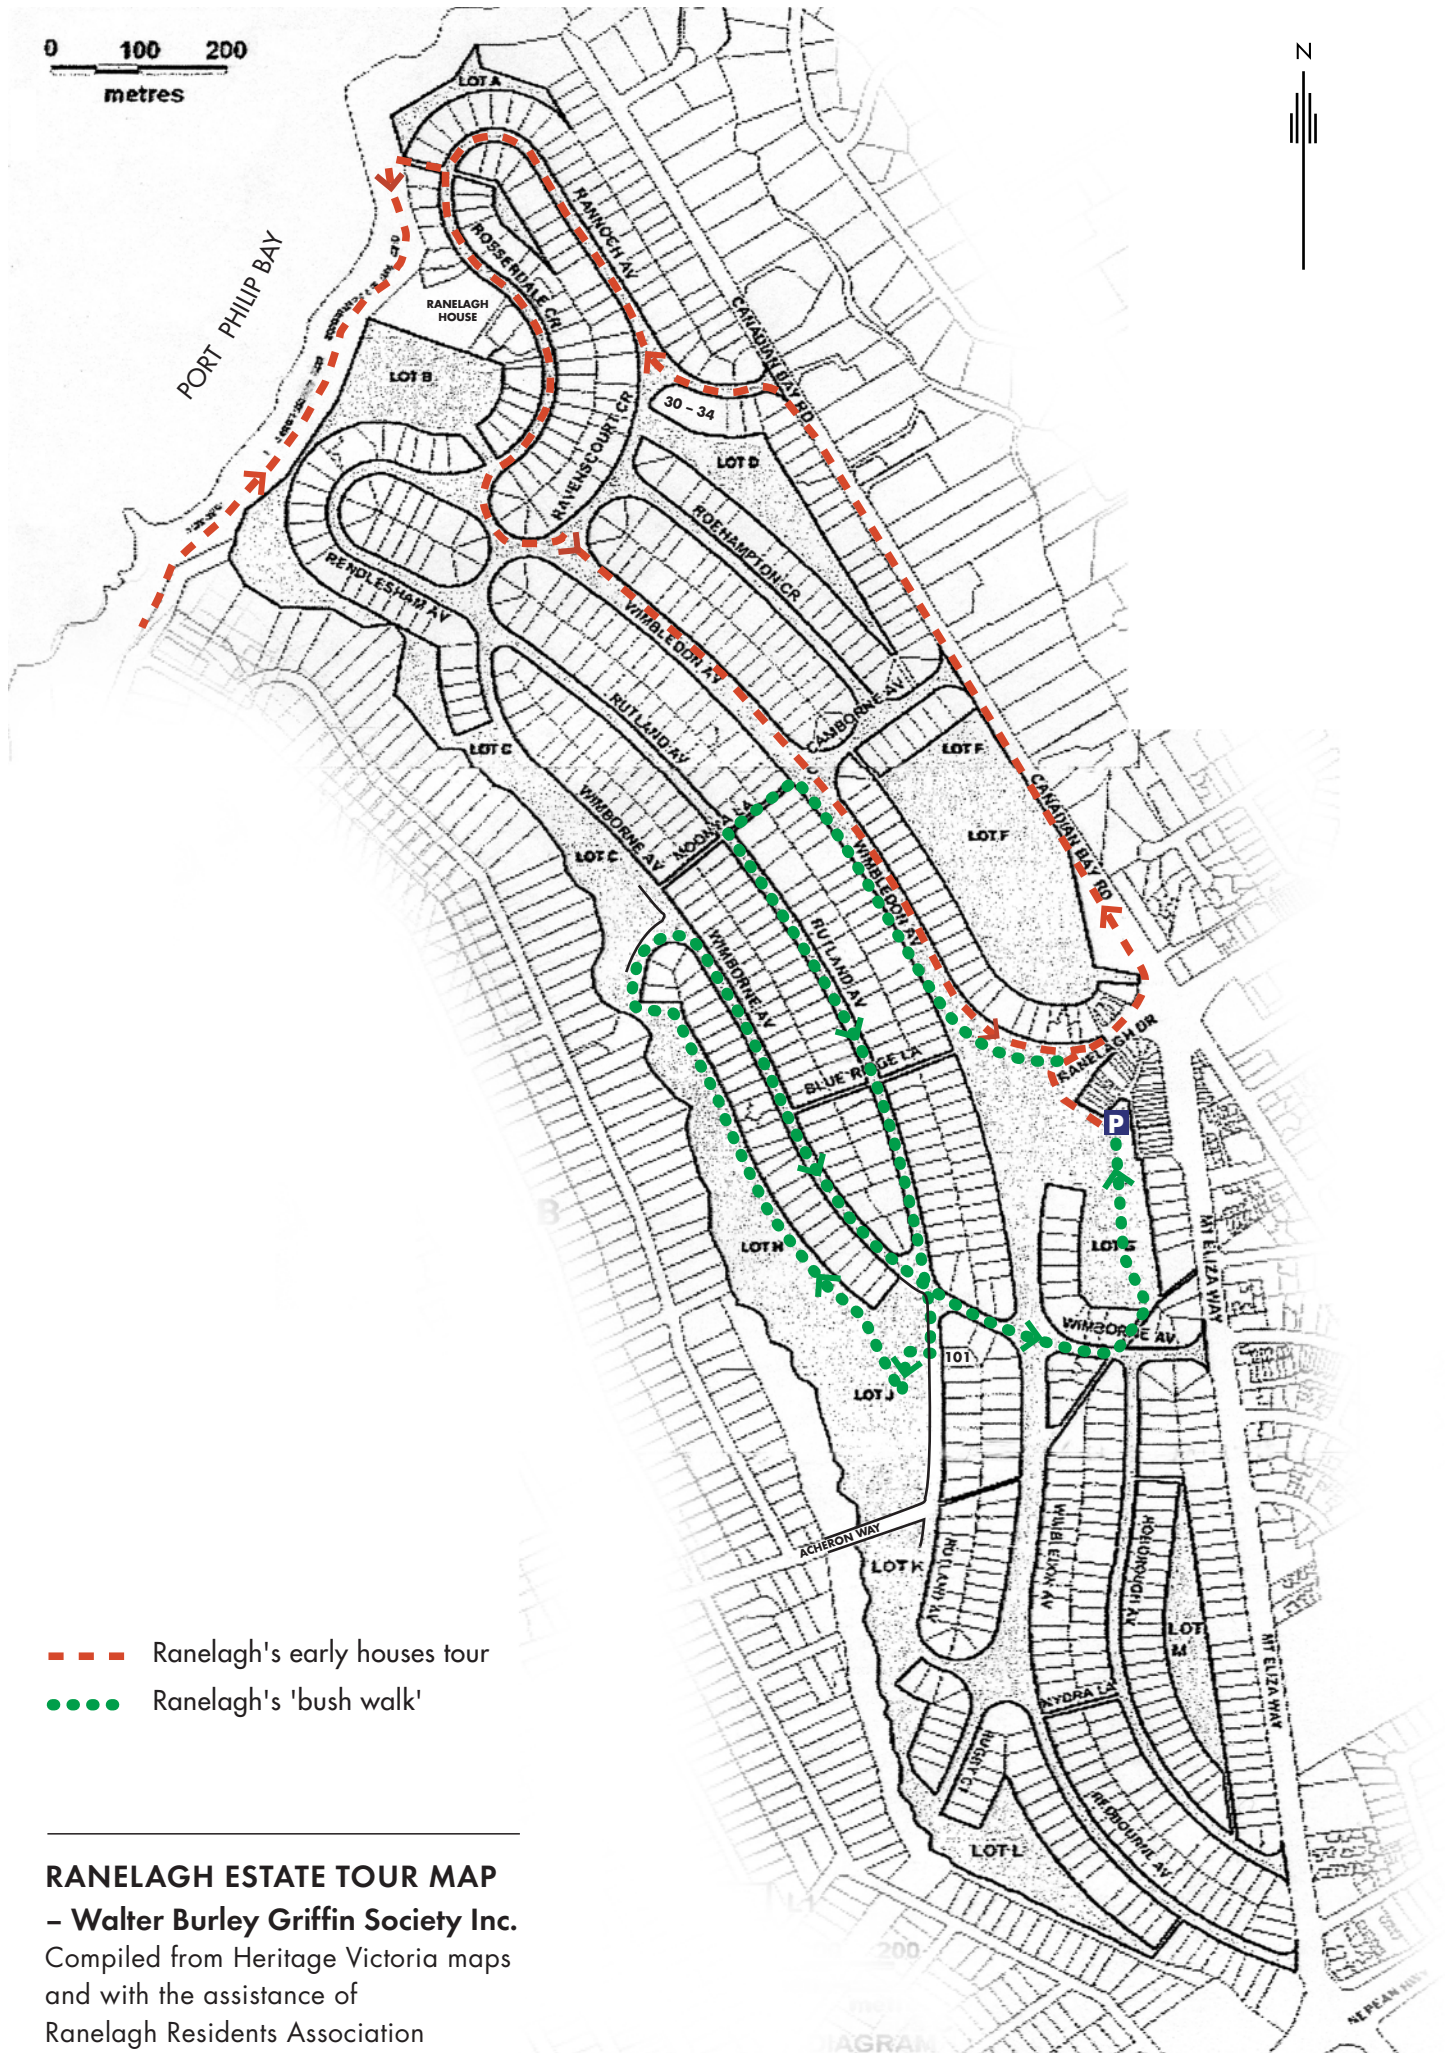

0 100 200
metres

- Ranelagh's early houses tour
- Ranelagh's 'bush walk'

RANELAGH ESTATE TOUR MAP
 – Walter Burley Griffin Society Inc.
 Compiled from Heritage Victoria maps
 and with the assistance of
 Ranelagh Residents Association